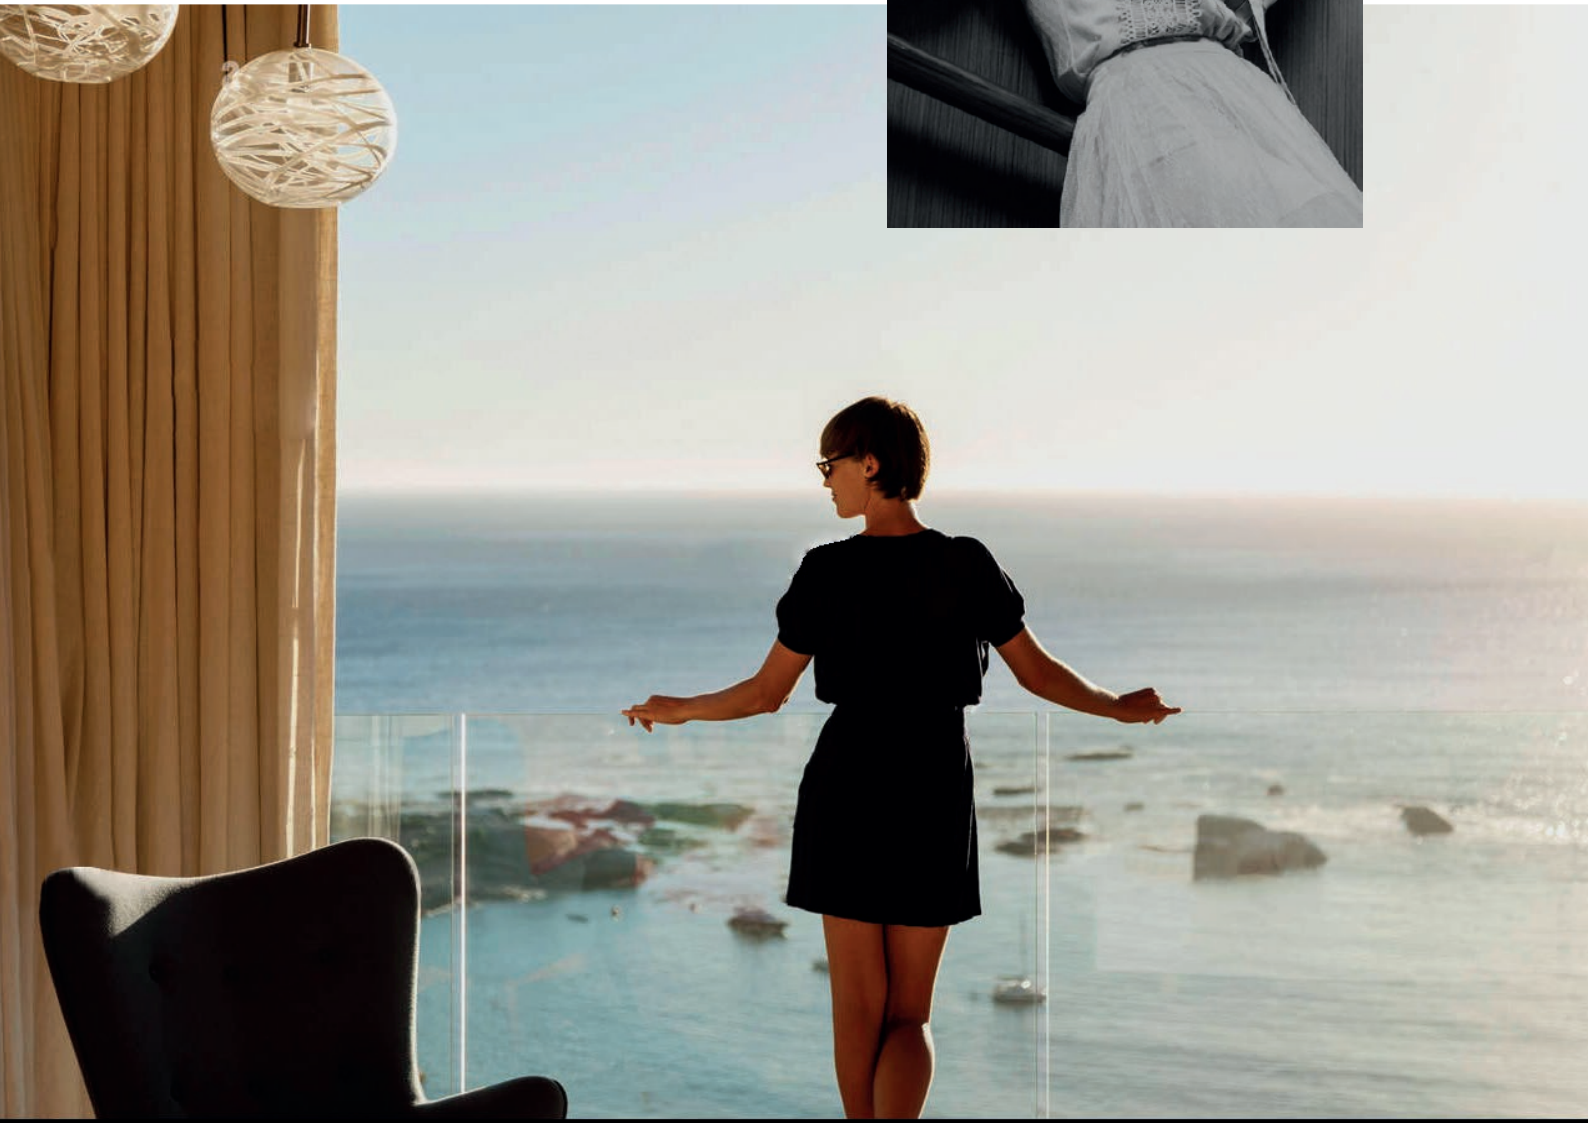

ENHANCE YOUR ASPIRATIONS

Relish a new level of luxury at a pre-eminent address. The height of contemporary living in 64 stories of world-class craftsmanship.